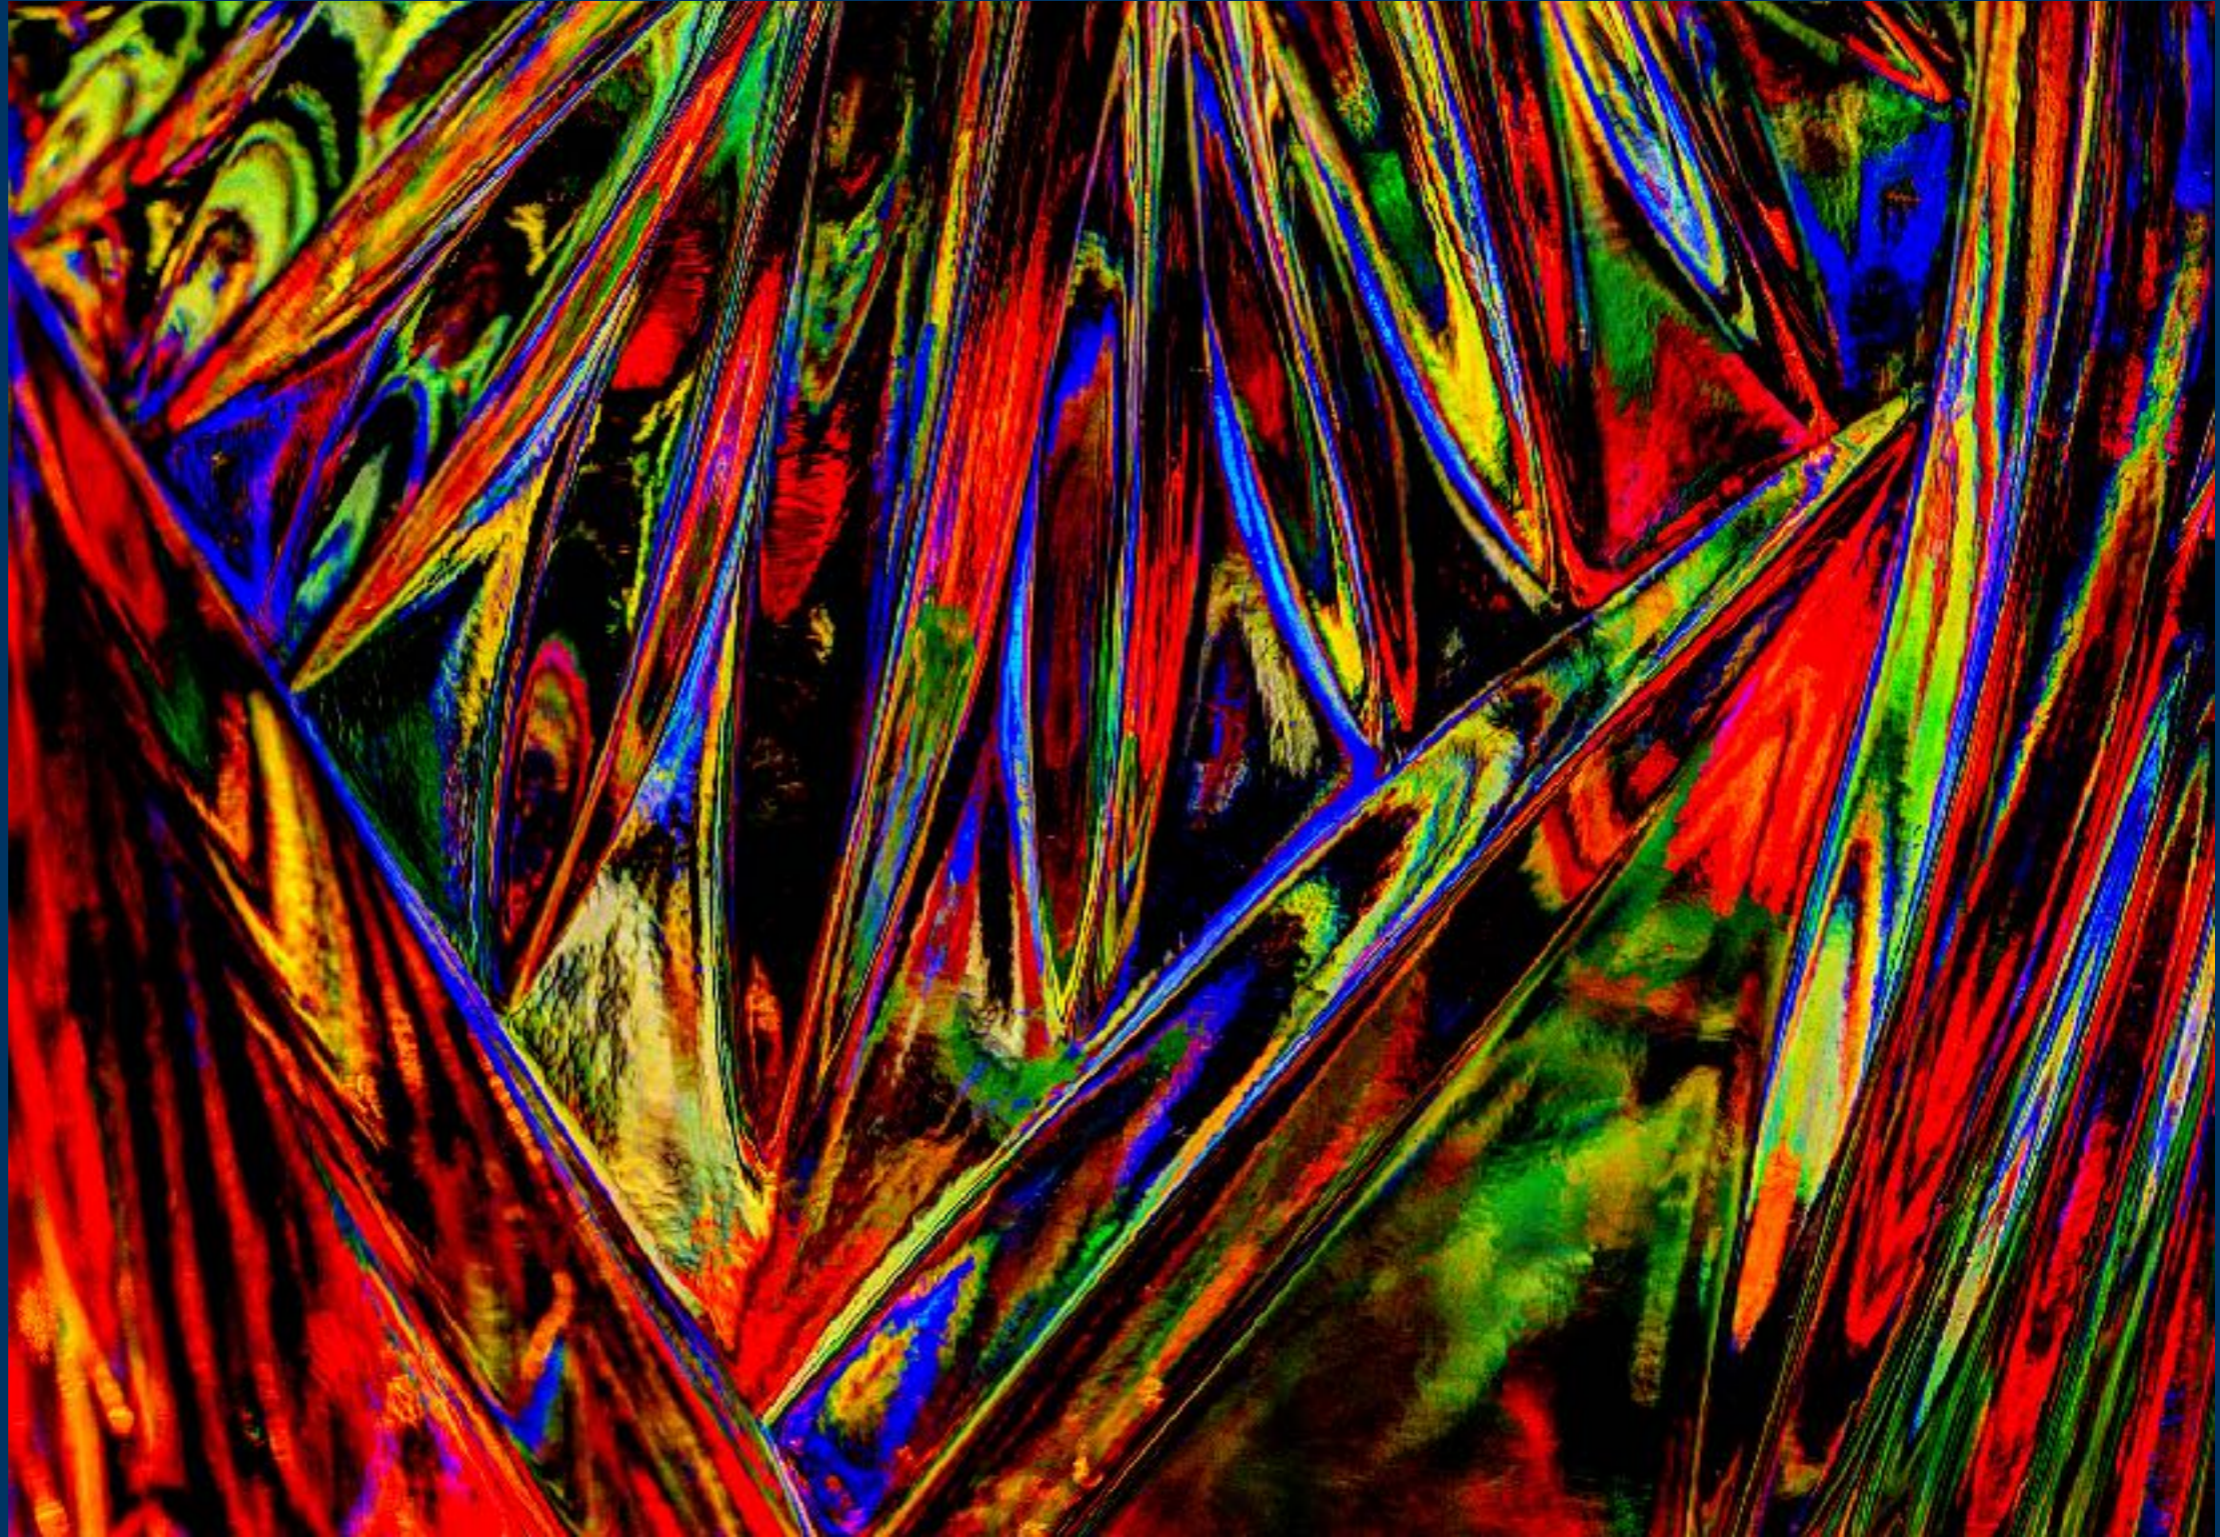

# Photo Art Awards

In Memory of Wilson Johnston Sr

Donated by Wilson Johnston Jr  
2006

Past Images

1. Otterville  
Dam  
Colin  
Hutchinson

10  
7.5  
8.5  
26

2.  
Abstract  
Light  
Refractio  
ns  
Dave  
Feick