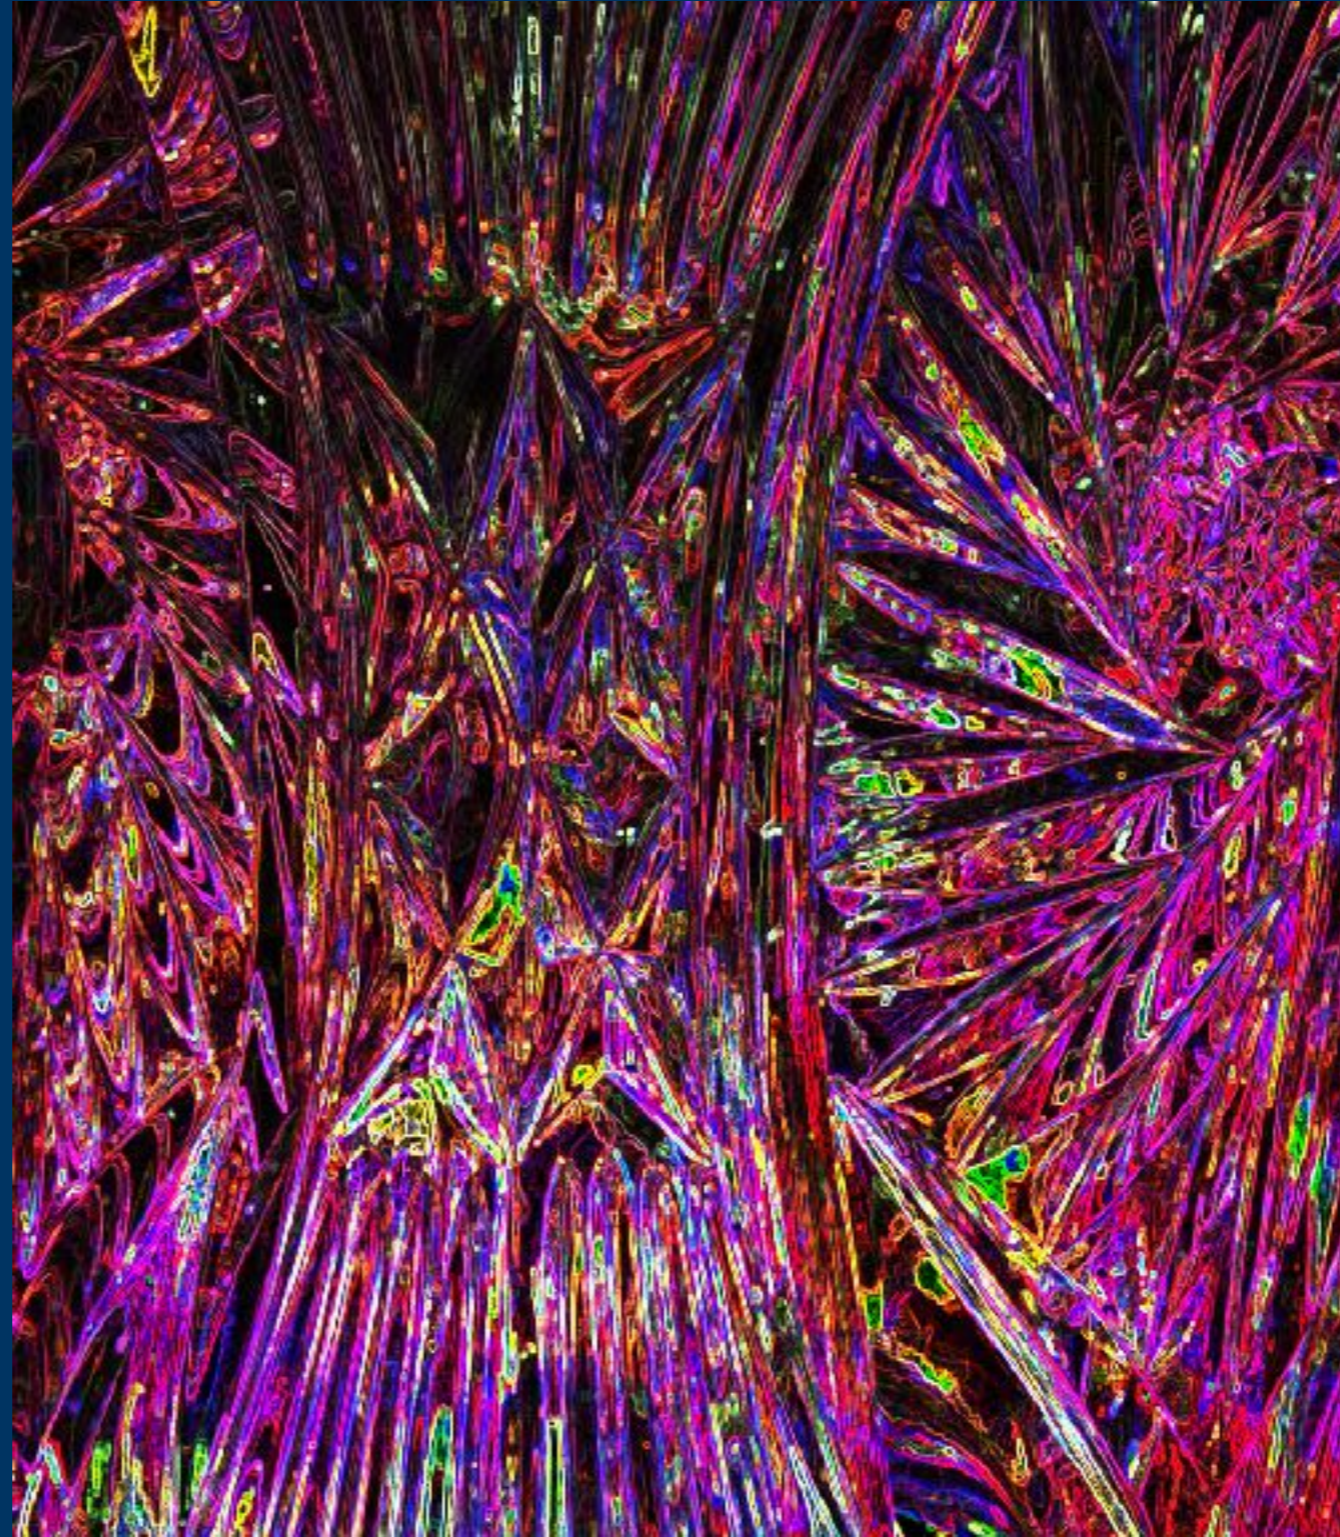

3. Prism
Abstract
Dave
Feick