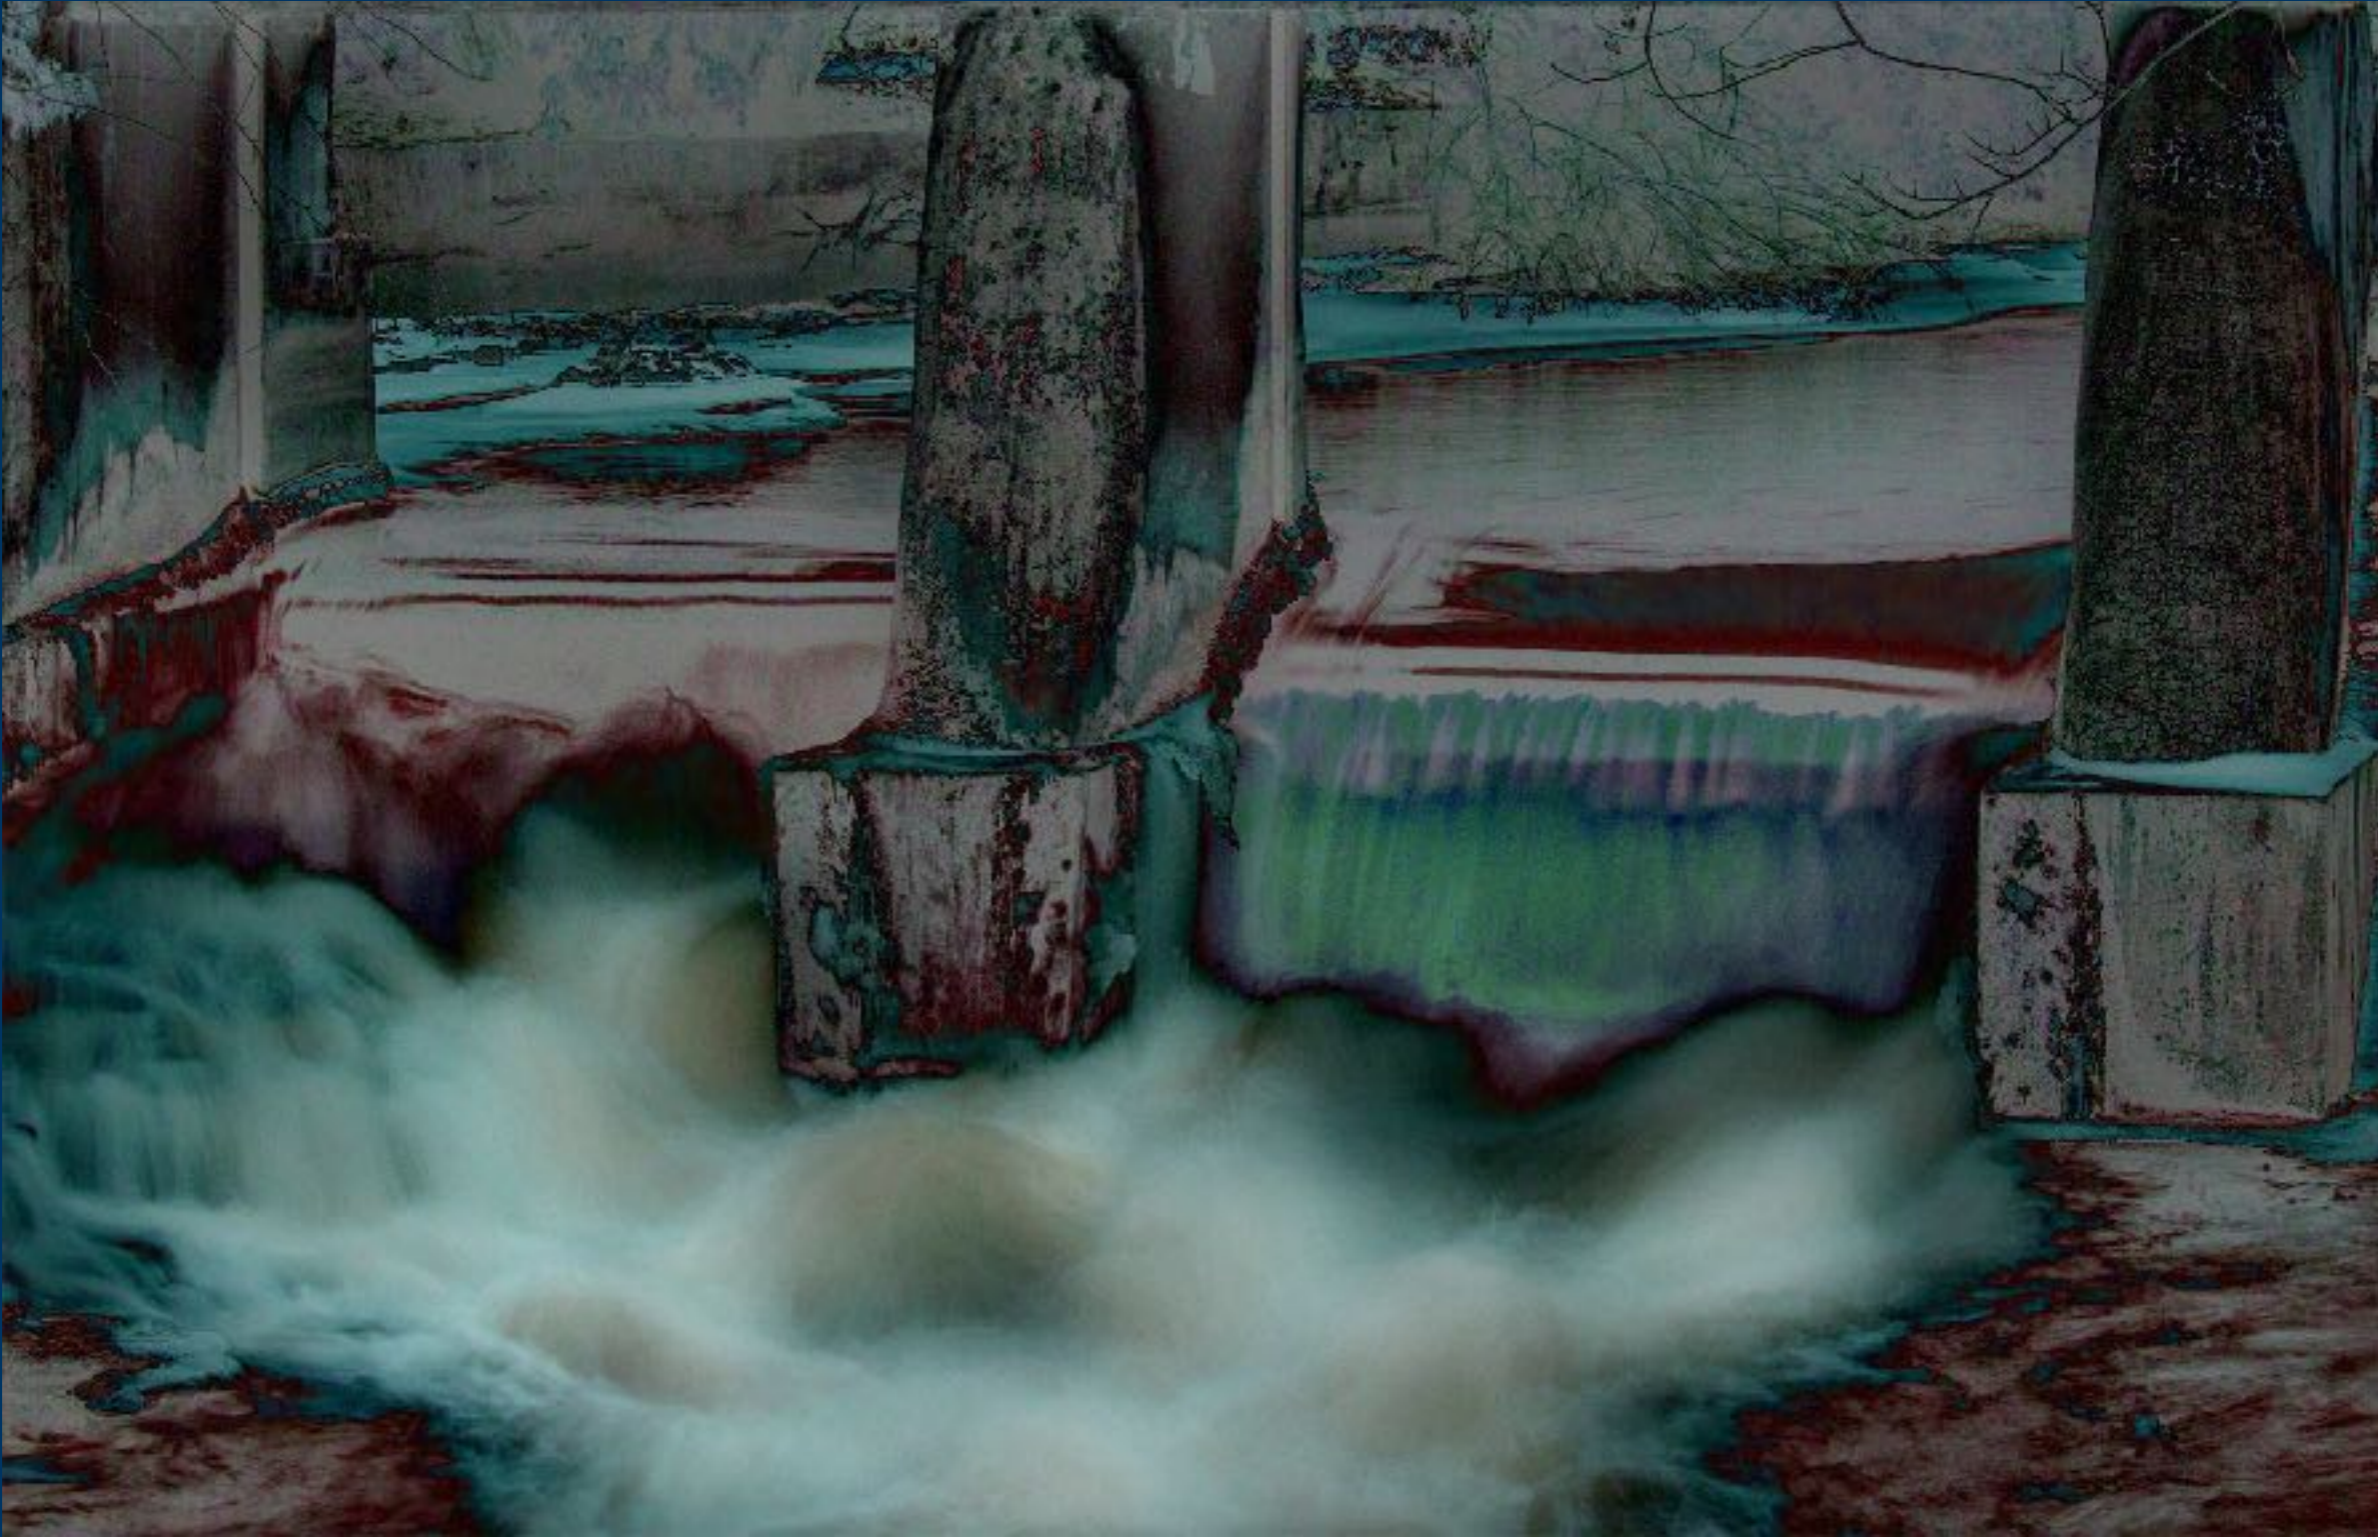

Abstract
Water Fall

22

Yellow

Dave
Feick