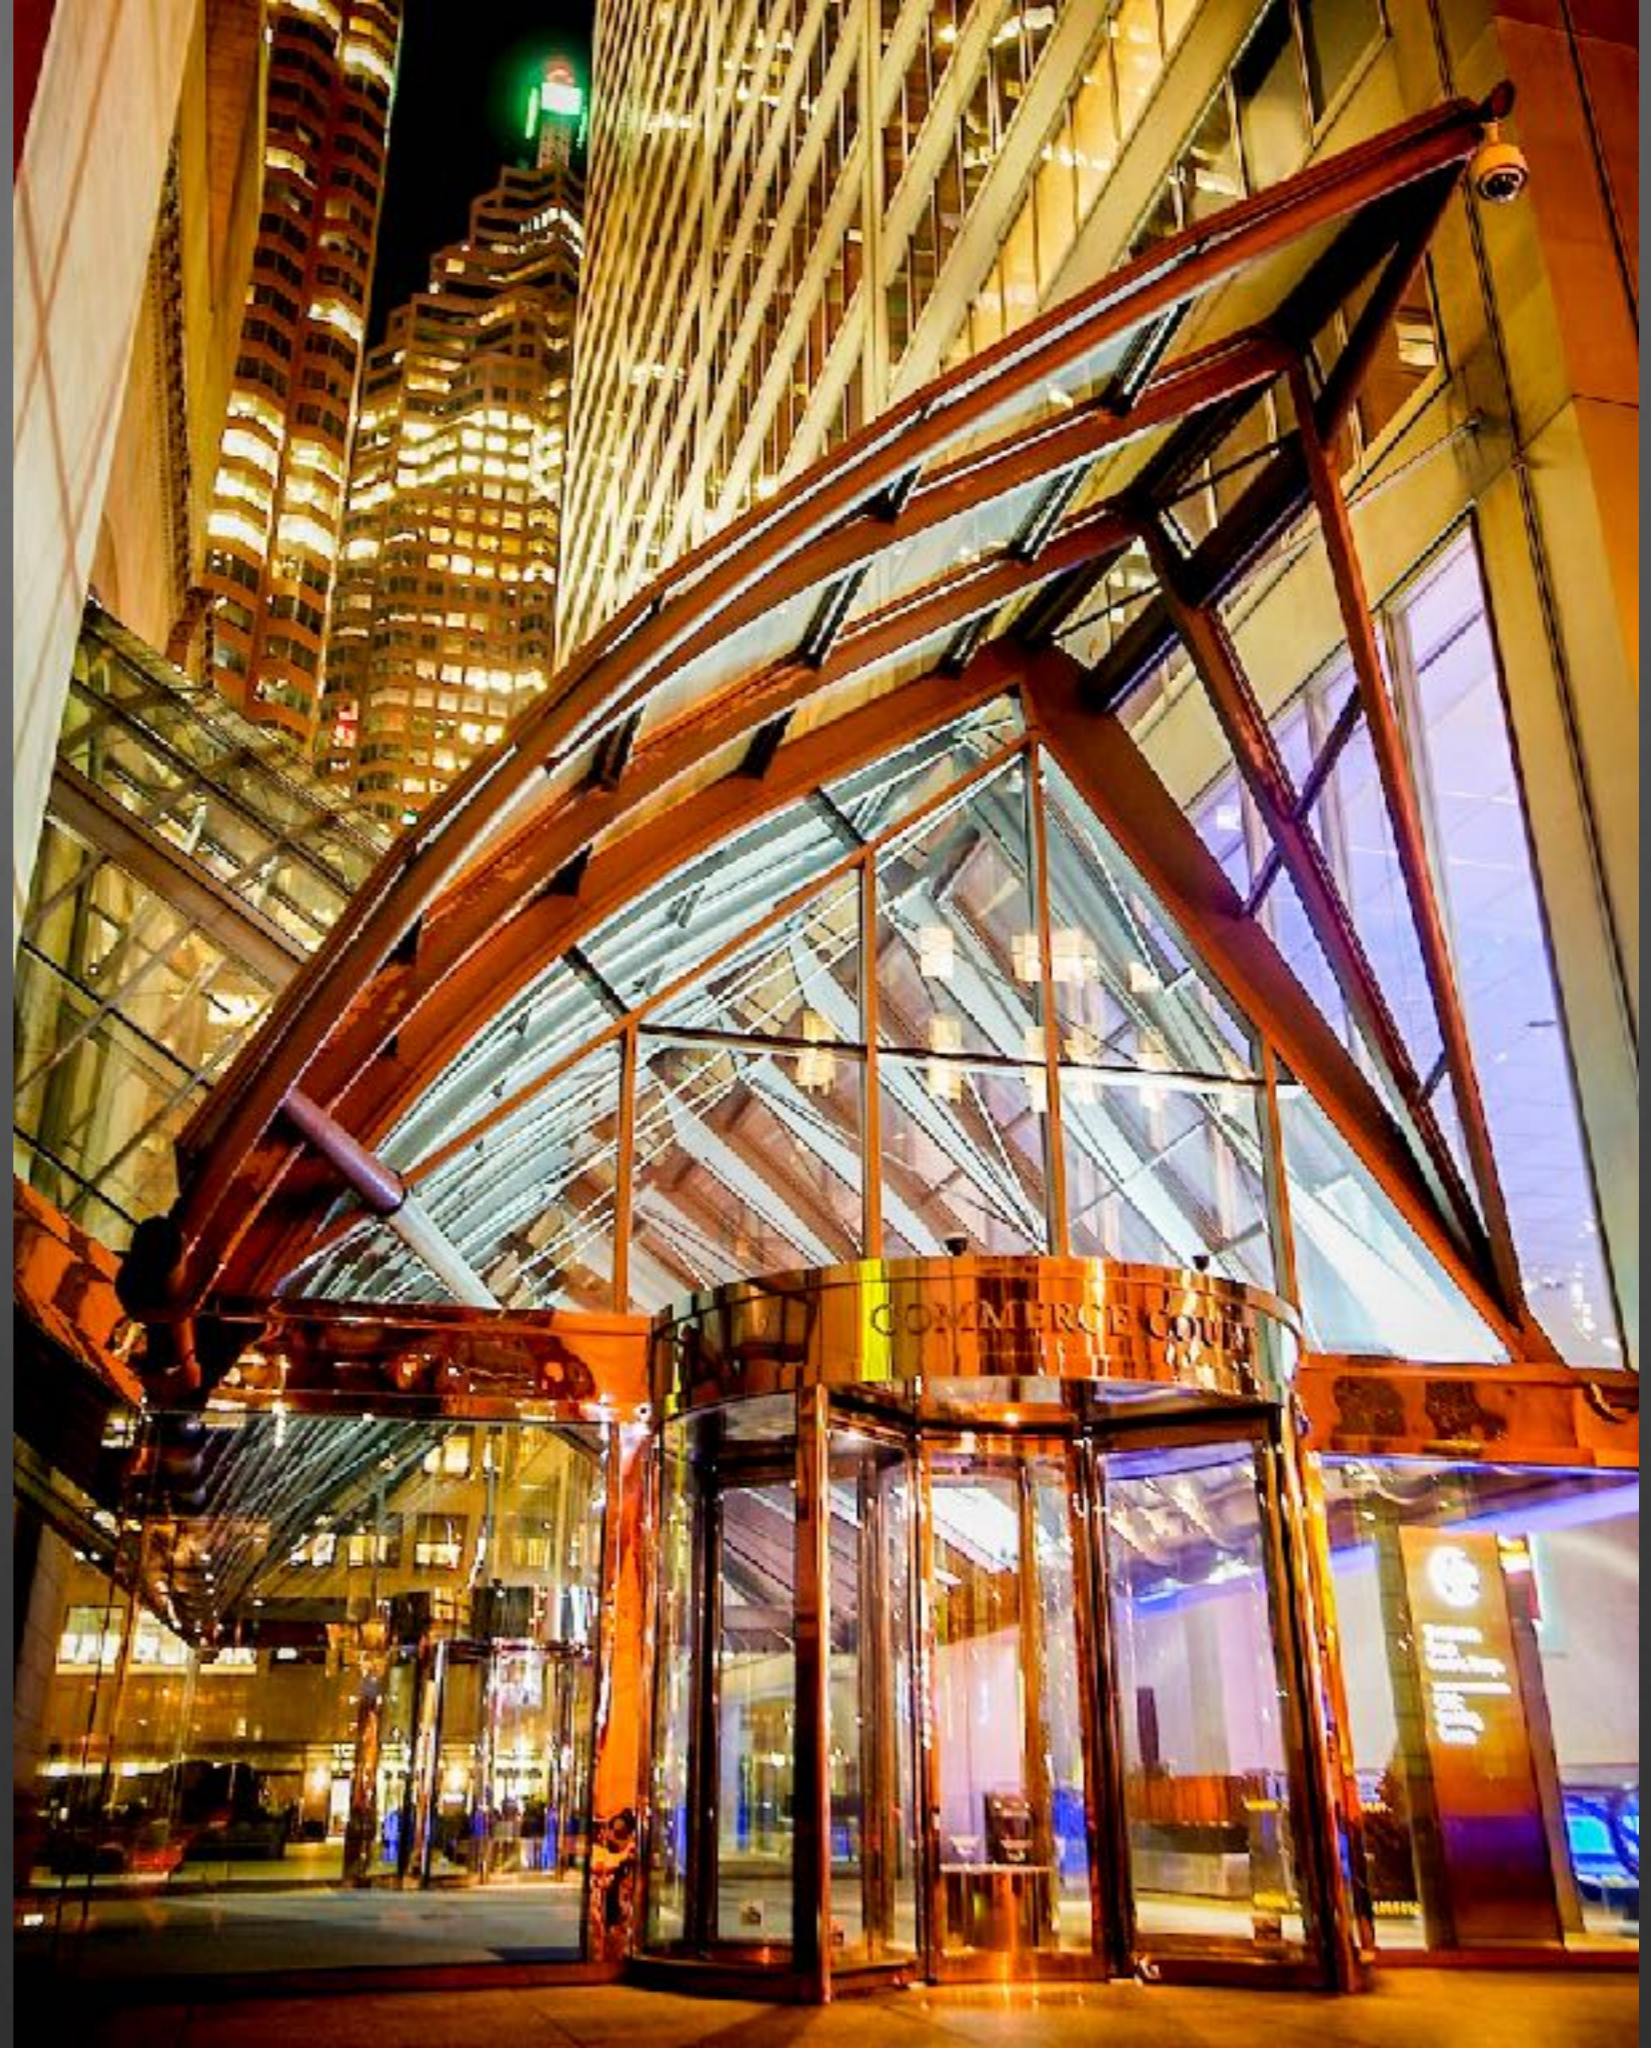

# 7. Crusty Old Windows

Dave Feick

Score: 24

Second

Place

5. City of Glass  
Stuart Blower

Score: 24.5

**First Place**