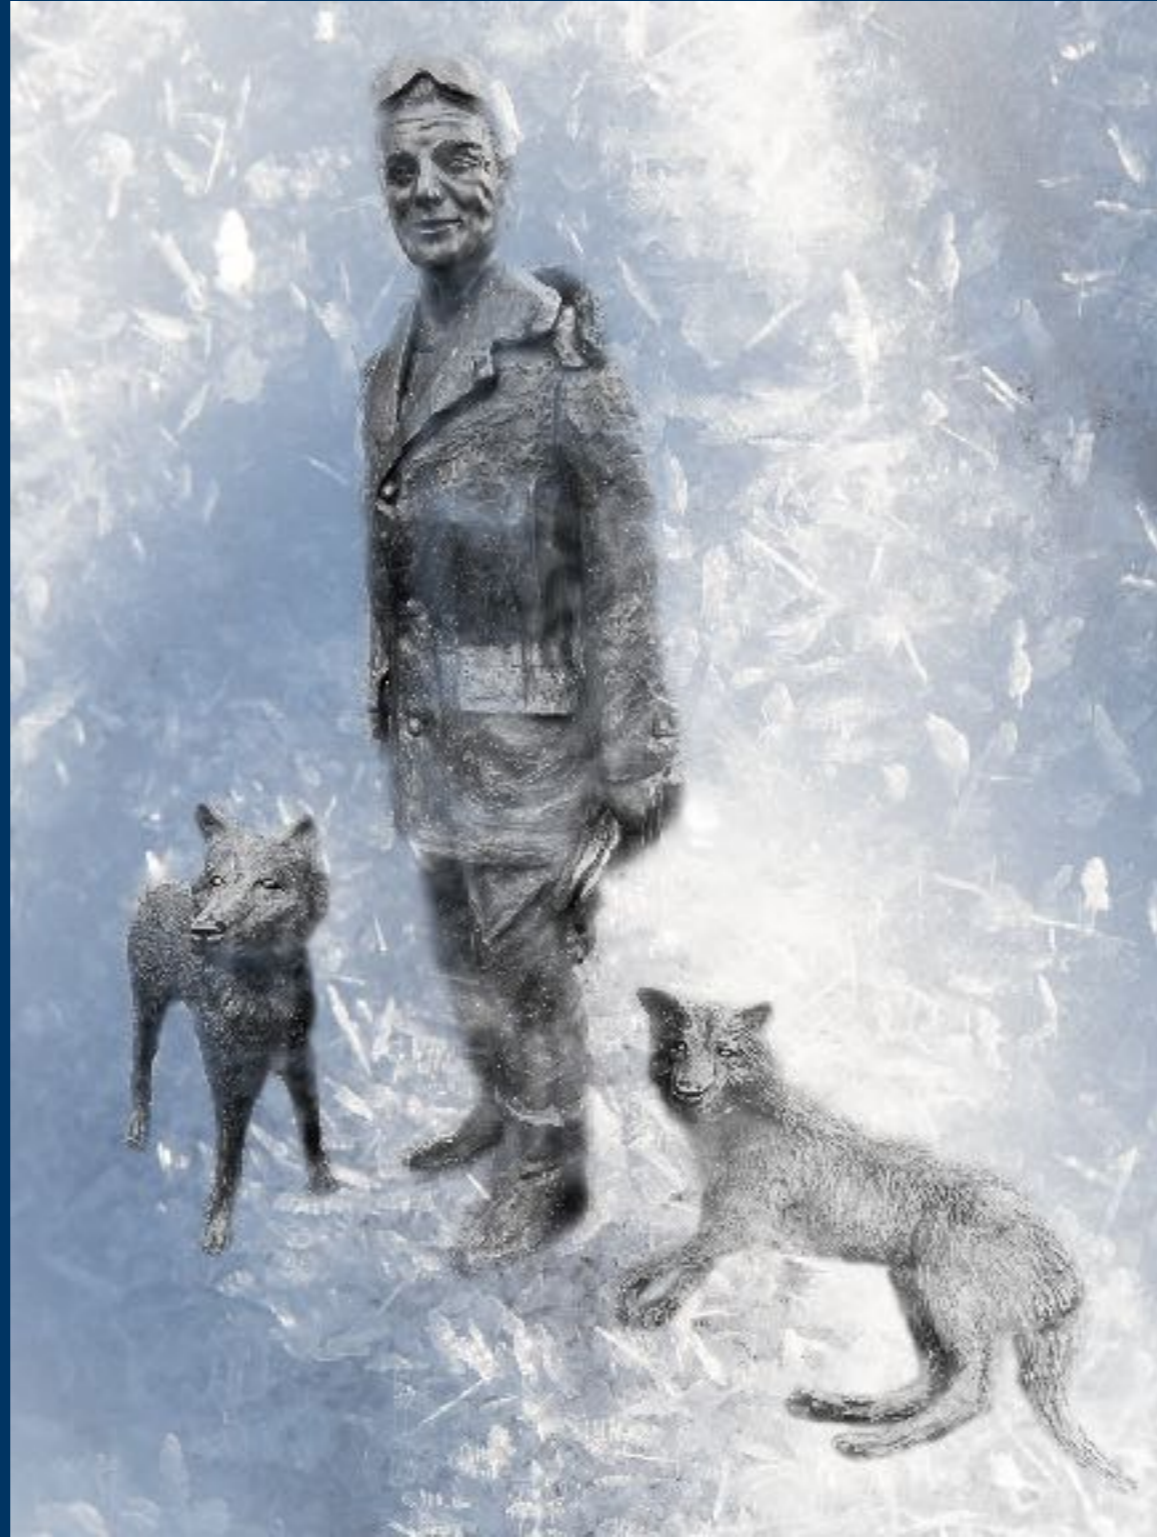

Famous Sled Dog Musher

22

Yellow

Bill Thompson